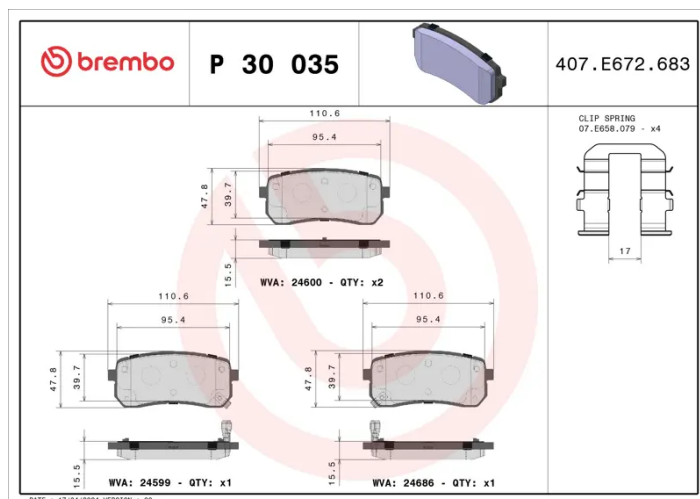

BRAKE PAD

P 30 035

The P 30 035 brake pad is synonymous with reliability

The Brembo brake pad guarantees ultimate safety when braking thanks to the use of more than 100 different compounds, designed according to the type of vehicle and use. Stopping distances reduced to a minimum, maximum driving comfort and silent operation are the most important features of Brembo materials. Brembo brake pads are supplied together with an extensive range of accessories and assembly kits for professional-standard installation.

- ✓ OE-equivalent
- ✓ Brembo quality
- ✓ ECE-R90 certificate
- ✓ Safety
- ✓ Performance
- ✓ Comfort
- ✓ With accessories

Technical specifications

EAN code 8020584060735	Axle Rear	Thickness 16 mm
Width 110 mm	Height 48 mm	Braking system Mando
Wear indicator Acoustic	WVA number 24599,24600,24686	Accessories With accessories With anti-squeal shim