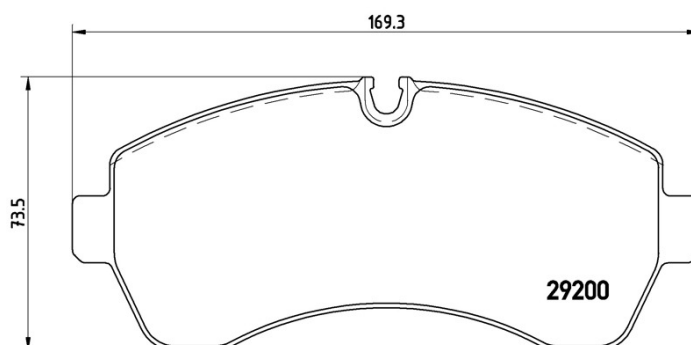

BRAKE PAD

P 50 059

The P 50 059 brake pad is synonymous with reliability

The Brembo brake pad guarantees ultimate safety when braking thanks to the use of more than 100 different compounds, designed according to the type of vehicle and use. Stopping distances reduced to a minimum, maximum driving comfort and silent operation are the most important features of Brembo materials. Brembo brake pads are supplied together with an extensive range of accessories and assembly kits for professional-standard installation.

- ✓ OE-equivalent
- ✓ Brembo quality
- ✓ ECE-R90 certificate
- ✓ Safety
- ✓ Performance
- ✓ Comfort
- ✓ With accessories

Technical specifications

EAN code 8020584059555	Axle Front	Thickness 21 mm
Width 169 mm	Height 74 mm	Braking system Brembo
Wear indicator Prepared for wear indicator	WVA number 29200	Accessories With accessories With brake caliper bolts