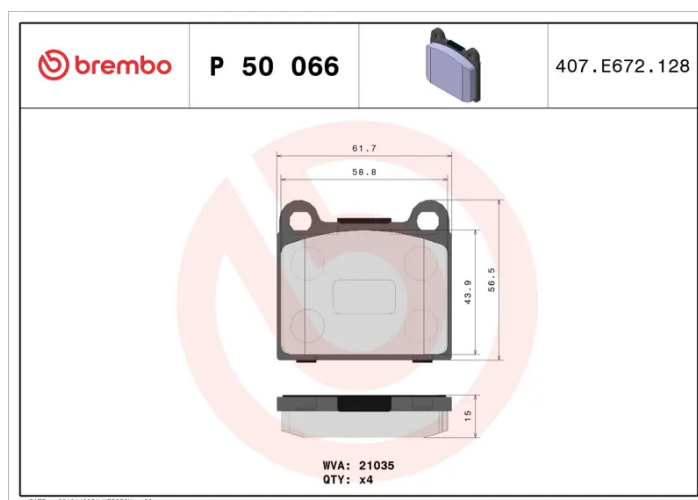

BRAKE PAD

P 50 066

The P 50 066 brake pad is synonymous with reliability

The Brembo brake pad guarantees ultimate safety when braking thanks to the use of more than 100 different compounds, designed according to the type of vehicle and use. Stopping distances reduced to a minimum, maximum driving comfort and silent operation are the most important features of Brembo materials. Brembo brake pads are supplied together with an extensive range of accessories and assembly kits for professional-standard installation.

- ✓ OE-equivalent
- ✓ Brembo quality
- ✓ ECE-R90 certificate
- ✓ Safety
- ✓ Performance
- ✓ Comfort

Technical specifications

| | | |
|----------------------------------|----------------------------|---|
| EAN code 8020584061053 | Axle Rear | Thickness 16 mm |
| Width 62 mm | Height 57 mm | Braking system Teves |
| Wear indicator Without | WVA number 21035 | Accessories With anti-squeal shim |