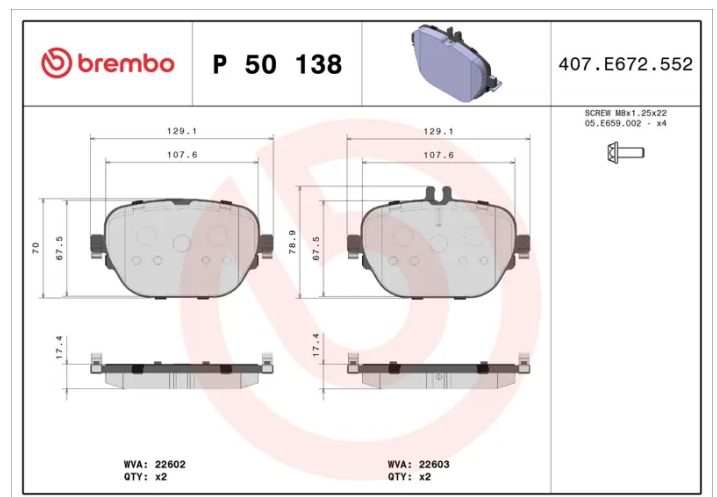

BRAKE PAD

P 50 138

The P 50 138 brake pad is synonymous with reliability

The Brembo brake pad guarantees ultimate safety when braking thanks to the use of more than 100 different compounds, designed according to the type of vehicle and use. Stopping distances reduced to a minimum, maximum driving comfort and silent operation are the most important features of Brembo materials. Brembo brake pads are supplied together with an extensive range of accessories and assembly kits for professional-standard installation.

- ✓ OE-equivalent
- ✓ Brembo quality
- ✓ ECE-R90 certificate
- ✓ Safety
- ✓ Performance
- ✓ Comfort
- ✓ With accessories

Technical specifications

EAN code
8020584087237

Axle
Rear

Thickness
17 mm

Width
129 mm

Height
70 mm

Braking system
TRW

Wear indicator
Prepared for wear indicator

WVA number
22602,22603

Accessories
**With anti-squeal shim
With brake caliper bolts
With accessories**

COMPATIBLE VEHICLES