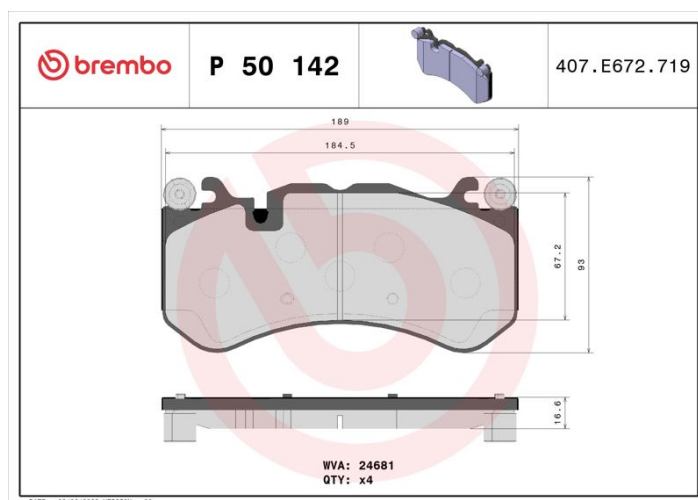

- ✓ OE-equivalent
- ✓ Brembo quality
- ✓ ECE-R90 certificate
- ✓ Safety
- ✓ Performance
- ✓ Comfort

Technical specifications

EAN code	Axle	Thickness
8020584068410	Front	17 mm
Width	Height	Braking system
189 mm	93 mm	Brembo
Wear indicator	WVA number	
Prepared for wear indicator	24681	