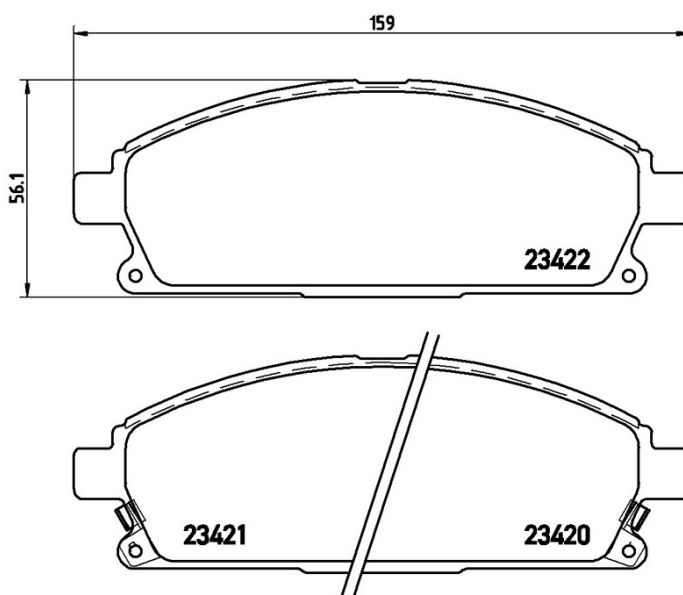

## P 56 040

The P 56 040 brake pad is synonymous with reliability

The Brembo brake pad guarantees ultimate safety when braking thanks to the use of more than 100 different compounds, designed according to the type of vehicle and use. Stopping distances reduced to a minimum, maximum driving comfort and silent operation are the most important features of Brembo materials. Brembo brake pads are supplied together with an extensive range of accessories and assembly kits for professional-standard installation.

### Technical specifications

EAN code	Axle	Thickness
8020584055205	Front	17 mm
Width	Height	Braking system
159 mm	56 mm	Nissin
Wear indicator	WVA number	
Acoustic	23421,23422,23420	

COMPATIBLE VEHICLES