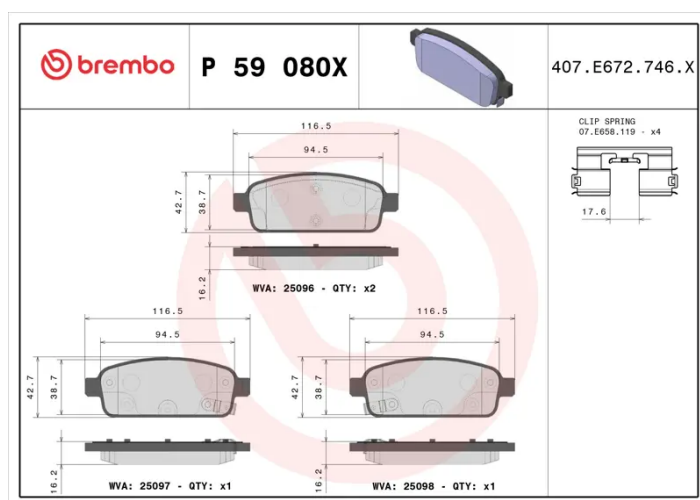

## P 59 080X

The P 59 080X Xtra brake pad is synonymous with reliability

Brembo Xtra brake pads, developed to enhance the advantages of the Xtra and Max discs, are made using the special BRM X L01 compound which consists of more than 30 different components. Compared with the compound used for original-equivalent pads, the new solution assures a higher friction coefficient, which translates to more precise and stable braking, at both high and low temperatures. All this makes for greater driving comfort and improved pedal modularity, without compromising the product's mileage output.

### Technical specifications

EAN code <b>8020584121726</b>	Axle <b>Rear</b>	Thickness <b>16 mm</b>
Width <b>117 mm</b>	Height <b>43 mm</b>	Braking system <b>TRW</b>
Wear indicator <b>Acoustic</b>	WVA number <b>25096,25097,25098</b>	Accessories <b>With accessories With anti-squeal shim</b>