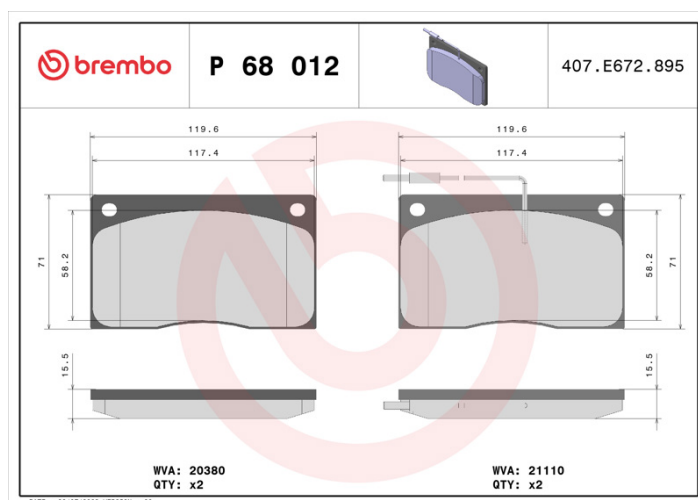

BRAKE PAD

P 68 012

The P 68 012 brake pad is synonymous with reliability

The Brembo brake pad guarantees ultimate safety when braking thanks to the use of more than 100 different compounds, designed according to the type of vehicle and use. Stopping distances reduced to a minimum, maximum driving comfort and silent operation are the most important features of Brembo materials. Brembo brake pads are supplied together with an extensive range of accessories and assembly kits for professional-standard installation.

- ✓ OE-equivalent
- ✓ Brembo quality
- ✓ ECE-R90 certificate
- ✓ Safety
- ✓ Performance
- ✓ Comfort

Technical specifications

EAN code 8020584056752	Axle Front	Thickness 16 mm
Width 120 mm	Height 71 mm	Braking system Lucas
Wear indicator Electric	WVA number 20380,21110	