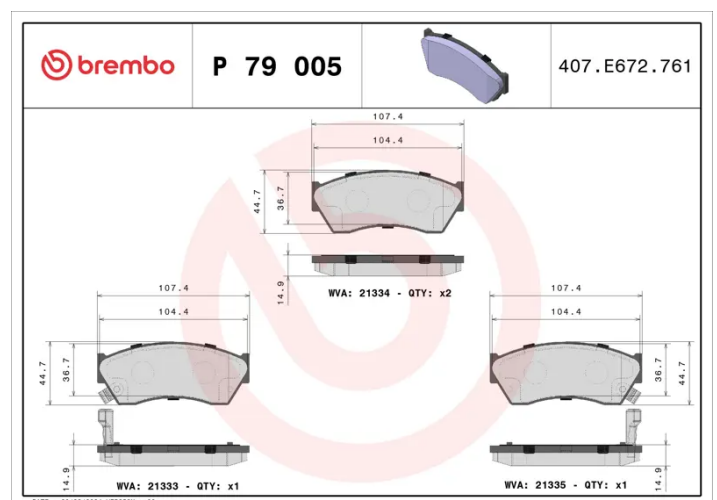

BRAKE PAD

P 79 005

The P 79 005 brake pad is synonymous with reliability

The Brembo brake pad guarantees ultimate safety when braking thanks to the use of more than 100 different compounds, designed according to the type of vehicle and use. Stopping distances reduced to a minimum, maximum driving comfort and silent operation are the most important features of Brembo materials. Brembo brake pads are supplied together with an extensive range of accessories and assembly kits for professional-standard installation.

- ✓ OE-equivalent
- ✓ Brembo quality
- ✓ ECE-R90 certificate
- ✓ Safety
- ✓ Performance
- ✓ Comfort

Technical specifications

EAN code 8020584057254	Axle Front	Thickness 15 mm
Width 107 mm	Height 45 mm	Braking system Sumitomo
Wear indicator Acoustic	WVA number 21333,21334,21335	Accessories With anti-squeal shim