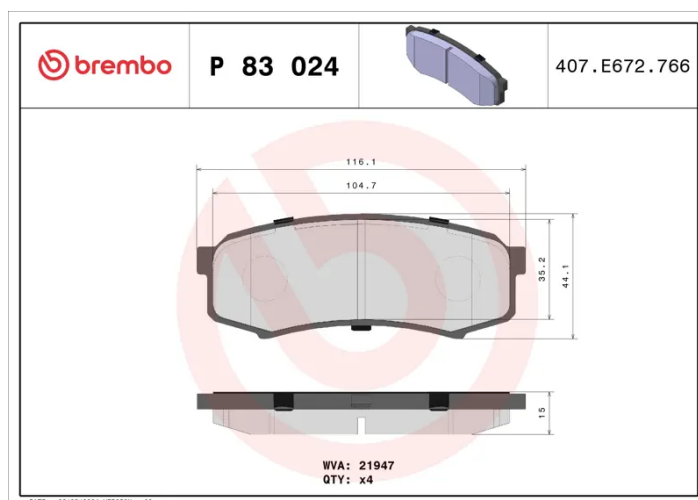

BRAKE PAD

P 83 024

The P 83 024 brake pad is synonymous with reliability

The Brembo brake pad guarantees ultimate safety when braking thanks to the use of more than 100 different compounds, designed according to the type of vehicle and use. Stopping distances reduced to a minimum, maximum driving comfort and silent operation are the most important features of Brembo materials. Brembo brake pads are supplied together with an extensive range of accessories and assembly kits for professional-standard installation.

- ✓ OE-equivalent
- ✓ Brembo quality
- ✓ ECE-R90 certificate
- ✓ Safety
- ✓ Performance
- ✓ Comfort

Technical specifications

EAN code 8020584057599	Axle Rear	Thickness 15 mm
Width 116 mm	Height 44 mm	Braking system Sumitomo
Wear indicator Without	WVA number 21947	Accessories With anti-squeal shim