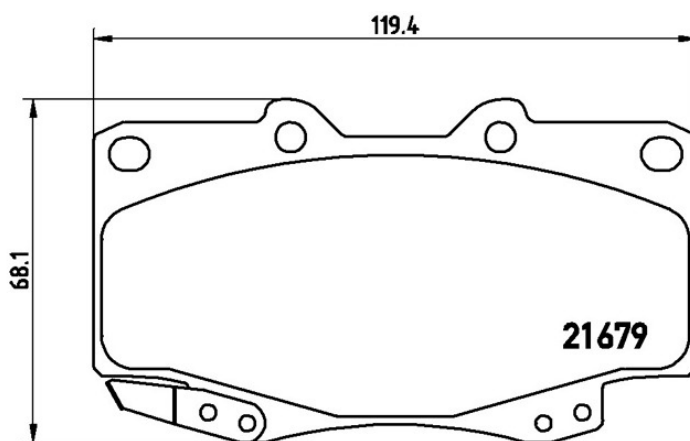

BRAKE PAD

P 83 069

The P 83 069 brake pad is synonymous with reliability

The Brembo brake pad guarantees ultimate safety when braking thanks to the use of more than 100 different compounds, designed according to the type of vehicle and use. Stopping distances reduced to a minimum, maximum driving comfort and silent operation are the most important features of Brembo materials. Brembo brake pads are supplied together with an extensive range of accessories and assembly kits for professional-standard installation.

- ✓ OE-equivalent
- ✓ Brembo quality
- ✓ ECE-R90 certificate
- ✓ Safety
- ✓ Performance
- ✓ Comfort

Technical specifications

EAN code	Axle	Thickness
8020584059692	Front	15 mm
Width	Height	Braking system
119 mm	68 mm	Sumitomo
Wear indicator	WVA number	
Acoustic	21679,21680	