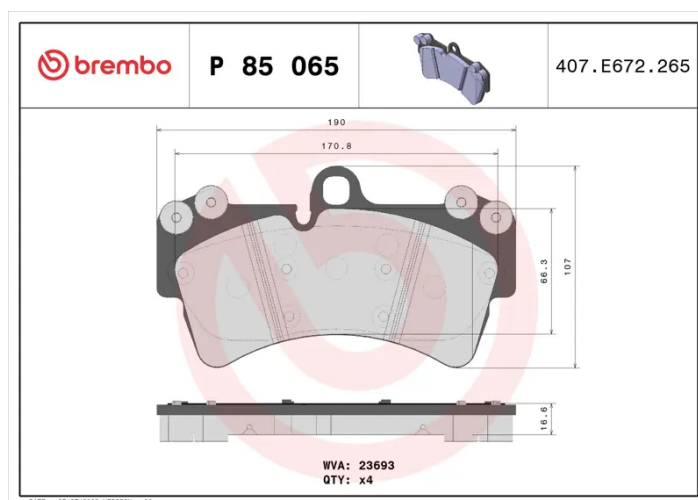

BRAKE PAD

P 85 065

The P 85 065 brake pad is synonymous with reliability

The Brembo brake pad guarantees ultimate safety when braking thanks to the use of more than 100 different compounds, designed according to the type of vehicle and use. Stopping distances reduced to a minimum, maximum driving comfort and silent operation are the most important features of Brembo materials. Brembo brake pads are supplied together with an extensive range of accessories and assembly kits for professional-standard installation.

- ✓ OE-equivalent
- ✓ Brembo quality
- ✓ ECE-R90 certificate
- ✓ Safety
- ✓ Performance
- ✓ Comfort

Technical specifications

EAN code 8020584058688	Axle Front	Thickness 17 mm
Width 190 mm	Height 106 mm	Braking system Brembo
Wear indicator Prepared for wear indicator	WVA number 23693	Accessories With counterweights With anti-squeal shim