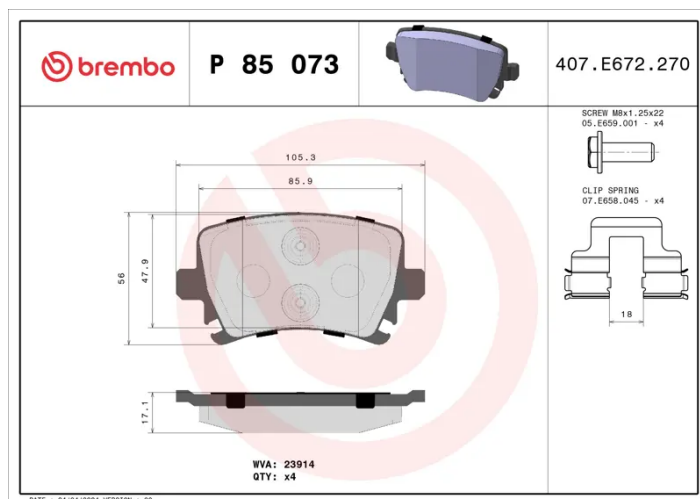

### Technical specifications

EAN code <b>8020584058763</b>	Axle <b>Rear</b>	Thickness <b>17 mm</b>
Width <b>106 mm</b>	Height <b>57 mm</b>	Braking system <b>Lucas</b>
Wear indicator <b>Prepared for wear indicator</b>	WVA number <b>23914</b>	Accessories <b>With accessories With anti-squeal shim With brake caliper bolts</b>