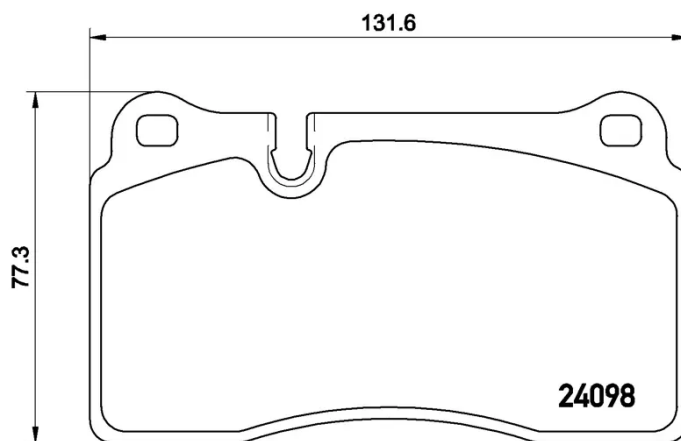

BRAKE PAD

P 85 110

The P 85 110 brake pad is synonymous with reliability

The Brembo brake pad guarantees ultimate safety when braking thanks to the use of more than 100 different compounds, designed according to the type of vehicle and use. Stopping distances reduced to a minimum, maximum driving comfort and silent operation are the most important features of Brembo materials. Brembo brake pads are supplied together with an extensive range of accessories and assembly kits for professional-standard installation.

- ✓ OE-equivalent
- ✓ Brembo quality
- ✓ ECE-R90 certificate
- ✓ Safety
- ✓ Performance
- ✓ Comfort

Technical specifications

EAN code	Axle	Thickness
8020584062593	Front	17 mm
Width	Height	Braking system
132 mm	77 mm	Brembo
Wear indicator	WVA number	Accessories
Prepared for wear indicator	24098	With anti-squeal shim