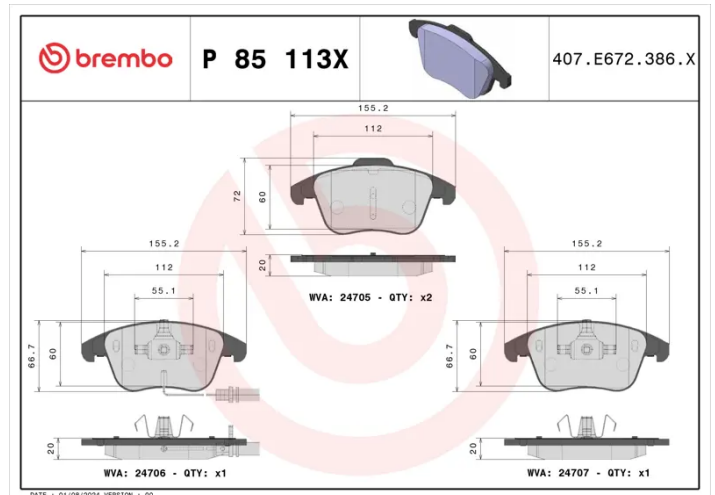

BRAKE PAD XTRA P 85 113X

The P 85 113X Xtra brake pad is synonymous with reliability

Brembo Xtra brake pads, developed to enhance the advantages of the Xtra and Max discs, are made using the special BRM X L01 compound which consists of more than 30 different components. Compared with the compound used for original-equivalent pads, the new solution assures a higher friction coefficient, which translates to more precise and stable braking, at both high and low temperatures. All this makes for greater driving comfort and improved pedal modularity, without compromising the product's mileage output.

- ✓ OE-equivalent
- ✓ Brembo quality
- ✓ ECE-R90 certificate
- ✓ Safety
- ✓ Performance
- ✓ Sports driving

Technical specifications

EAN code 8020584069370	Axle Front	Thickness 20 mm
Width 155 mm	Height 66 mm	Braking system Teves
Wear indicator Electric	WVA number 24332,24333,24706	Accessories With anti-squeal shim