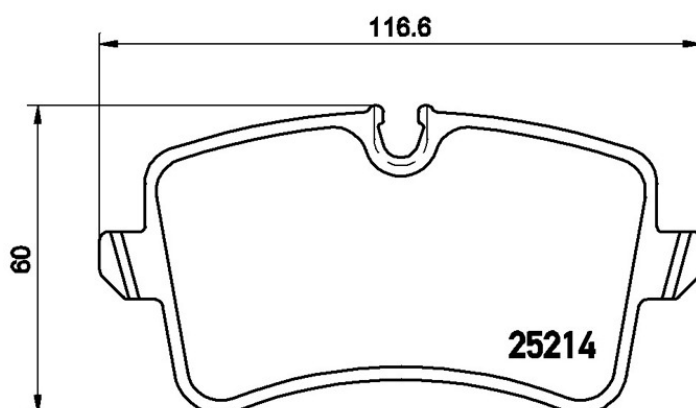

BRAKE PAD

P 85 119

The P 85 119 brake pad is synonymous with reliability

The Brembo brake pad guarantees ultimate safety when braking thanks to the use of more than 100 different compounds, designed according to the type of vehicle and use. Stopping distances reduced to a minimum, maximum driving comfort and silent operation are the most important features of Brembo materials. Brembo brake pads are supplied together with an extensive range of accessories and assembly kits for professional-standard installation.

- ✓ OE-equivalent
- ✓ Brembo quality
- ✓ ECE-R90 certificate
- ✓ Safety
- ✓ Performance
- ✓ Comfort
- ✓ With accessories

Technical specifications

EAN code	Axle	Thickness
8020584103920	Rear	18 mm
Width	Height	Braking system
117 mm	59 mm	Lucas
Wear indicator	WVA number	Accessories
Electric	25214,24606	With accessories With brake caliper bolts