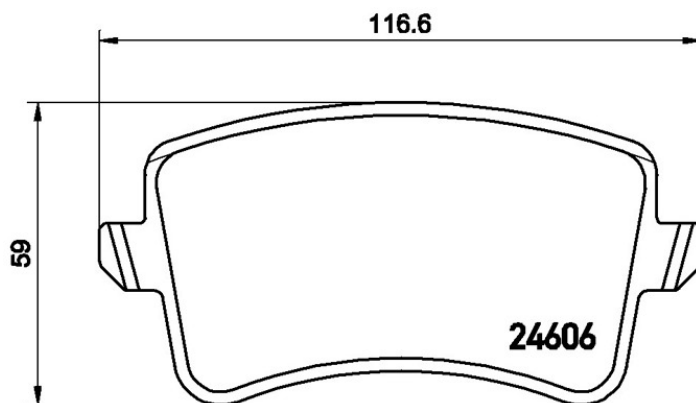

BRAKE PAD

P 85 119

The P 85 119 brake pad is synonymous with reliability

The Brembo brake pad guarantees ultimate safety when braking thanks to the use of more than 100 different compounds, designed according to the type of vehicle and use. Stopping distances reduced to a minimum, maximum driving comfort and silent operation are the most important features of Brembo materials. Brembo brake pads are supplied together with an extensive range of accessories and assembly kits for professional-standard installation.

- ✓ OE-equivalent
- ✓ Brembo quality
- ✓ ECE-R90 certificate
- ✓ Safety
- ✓ Performance
- ✓ Comfort
- ✓ With accessories

Technical specifications

EAN code	Axle	Thickness
8020584103920	Rear	18 mm
Width	Height	Braking system
117 mm	59 mm	Lucas
Wear indicator	WVA number	Accessories
Electric	25214,24606	With accessories With brake caliper bolts