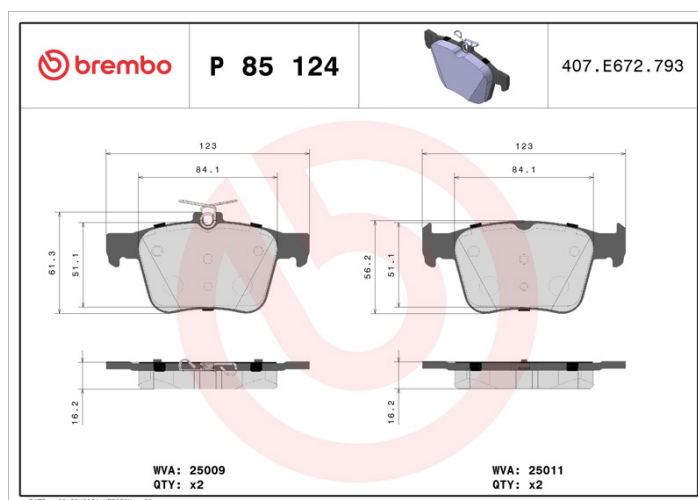

BRAKE PAD

P 85 124

The P 85 124 brake pad is synonymous with reliability

The Brembo brake pad guarantees ultimate safety when braking thanks to the use of more than 100 different compounds, designed according to the type of vehicle and use. Stopping distances reduced to a minimum, maximum driving comfort and silent operation are the most important features of Brembo materials. Brembo brake pads are supplied together with an extensive range of accessories and assembly kits for professional-standard installation.

- ✓ OE-equivalent
- ✓ Brembo quality
- ✓ ECE-R90 certificate
- ✓ Safety
- ✓ Performance
- ✓ Comfort

Technical specifications

EAN code 8020584103975	Axle Rear	Thickness 16 mm
Width 123 mm	Height 56 mm	Braking system Teves
Wear indicator Without	WVA number 25009,25011	