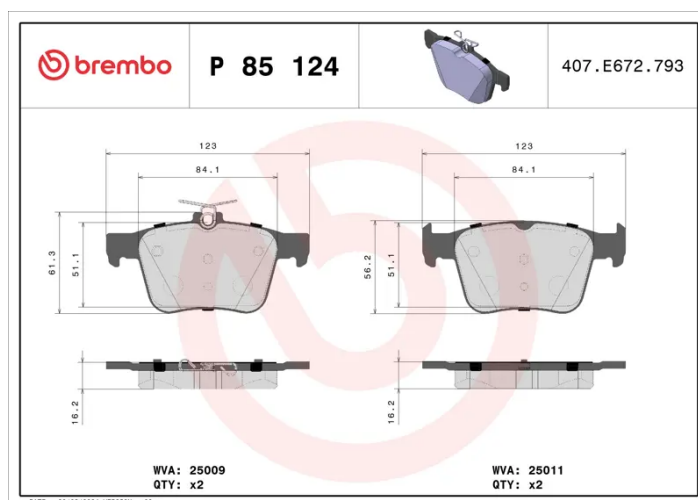

BRAKE PAD

P 85 124

The P 85 124 brake pad is synonymous with reliability

The Brembo brake pad guarantees ultimate safety when braking thanks to the use of more than 100 different compounds, designed according to the type of vehicle and use. Stopping distances reduced to a minimum, maximum driving comfort and silent operation are the most important features of Brembo materials. Brembo brake pads are supplied together with an extensive range of accessories and assembly kits for professional-standard installation.

- ✓ OE-equivalent
- ✓ Brembo quality
- ✓ ECE-R90 certificate
- ✓ Safety
- ✓ Performance
- ✓ Comfort

Technical specifications

EAN code 8020584103975	Axle Rear	Thickness 16 mm
Width 123 mm	Height 56 mm	Braking system Teves
Wear indicator Without	WVA number 25009,25011	