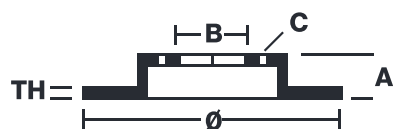

168B407D6

The 168B407D6 brake disc is synonymous with reliability

- ✓ OE-equivalent
- ✓ Brembo quality
- ✓ Safety
- ✓ Performance
- ✓ Durability
- ✓ Sports driving

Technical specifications

Diameter Ø	Thickness (TH)	Number of holes
305 mm	5 mm	5
Hole diameter	Centering (B)	Brake disc type
14 mm	181 mm	Fixed
Surface width	Holes fixing (C)	
	14 mm	
Units per box		
1		