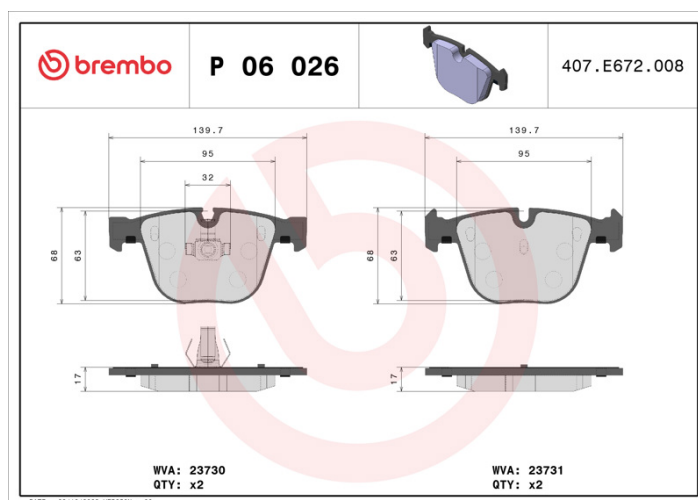

BRAKE PAD

P 06 026

The P 06 026 brake pad is synonymous with reliability

The Brembo brake pad guarantees ultimate safety when braking thanks to the use of more than 100 different compounds, designed according to the type of vehicle and use. Stopping distances reduced to a minimum, maximum driving comfort and silent operation are the most important features of Brembo materials. Brembo brake pads are supplied together with an extensive range of accessories and assembly kits for professional-standard installation.

- ✓ OE-equivalent
- ✓ Brembo quality
- ✓ ECE-R90 certificate
- ✓ Safety
- ✓ Performance
- ✓ Comfort

Technical specifications

EAN code 8020584050262	Axle Rear	Thickness 17 mm
Width 140 mm	Height 67 mm	Braking system Teves
Wear indicator Prepared for wear indicator	WVA number 23730,23731	Accessories With piston clip