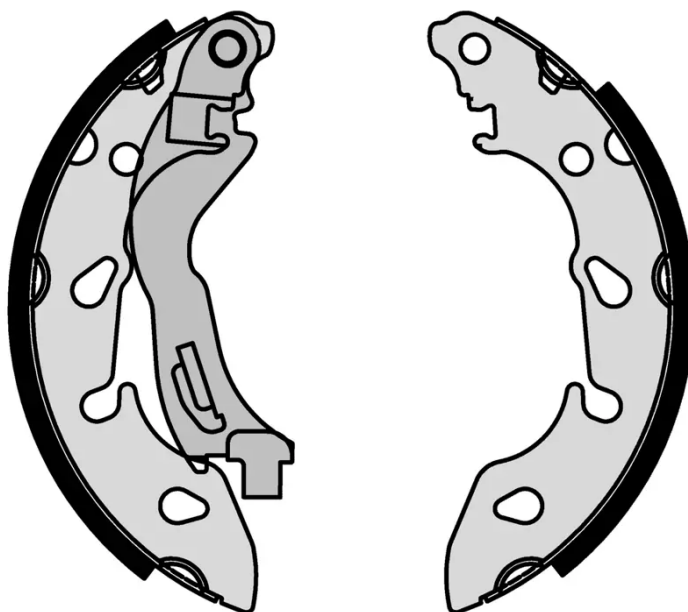

SHOE

S 24 553

The S 24 553 brake shoe is synonymous with reliability

Brembo brake shoes of original equipment quality guarantee the safe and reliable performance of your drum braking system. All Brembo brake shoes are accompanied by a ECE-R90 homologation certificate.

- ✓ OE-equivalent
- ✓ Brembo quality
- ✓ ECE-R90 certificate
- ✓ Safety
- ✓ Durability

Technical specifications

EAN code
8432509662489

Rear

Diameter
180 mm

Width
32 mm

Braking system
AP Lockheed

Parking brake lever
With handbrake lever