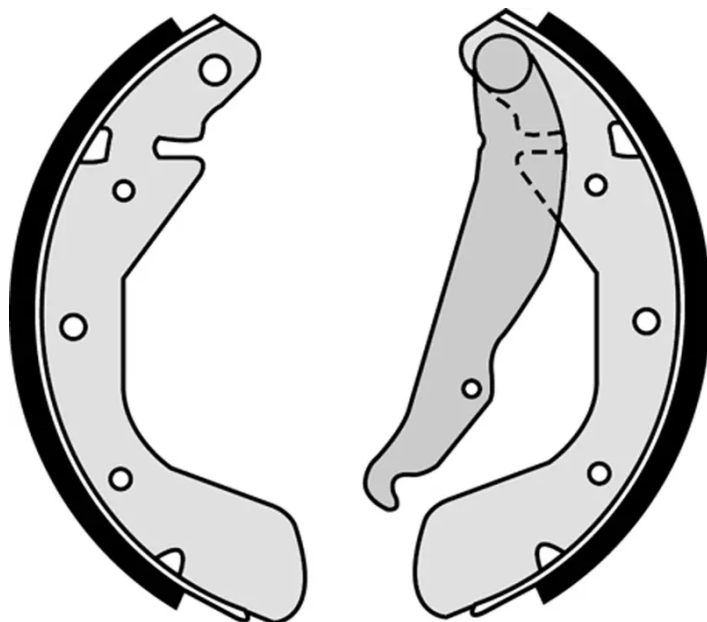

## S 59 514

The S 59 514 brake shoe is synonymous with reliability

Brembo brake shoes of original equipment quality guarantee the safe and reliable performance of your drum braking system. All Brembo brake shoes are accompanied by a ECE-R90 homologation certificate.

### Technical specifications

EAN code  
8432509642979

Rear

Diameter  
200 mm

Width  
29 mm

Parking brake lever  
With handbrake  
lever

COMPATIBLE VEHICLES