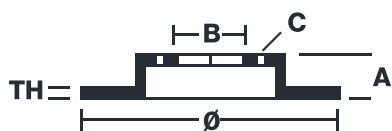

BRAKE DISC MAX

08.5085.75

The 08.5085.75 Max brake disc is synonymous with reliability

The Brembo Max brake disc features grooves on the braking surface. The special shape of the grooves generates greater fading resistance and constant renewal of friction material, quickly restoring optimum braking conditions. The UV paint completes the sporty look.

- ✓ Brembo quality
- ✓ ECE-R90 certificate
- ✓ Performance
- ✓ Sports driving
- ✓ Sporty look
- ✓ Anti-corrosion
- ✓ Fastening screws

Technical specifications

EAN code
8020584011225

Axle
Front and rear

Diameter \varnothing
240 mm