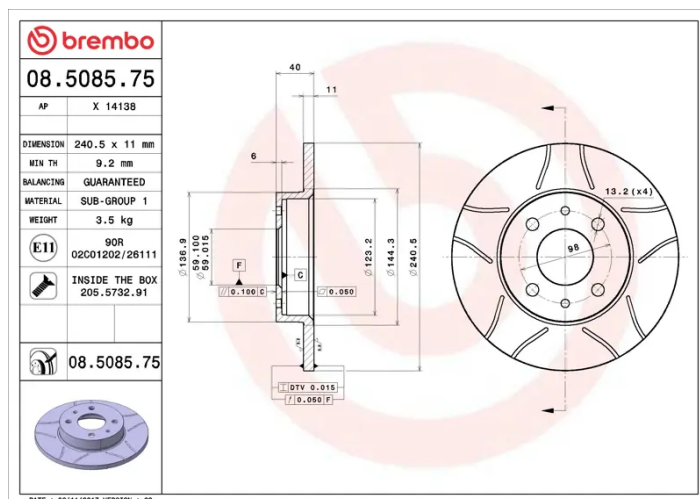

- ✓ Brembo quality
- ✓ ECE-R90 certificate
- ✓ Performance
- ✓ Sports driving
- ✓ Sporty look
- ✓ Anti-corrosion
- ✓ Fastening screws

Technical specifications

EAN code
8020584011225

Axle
Front and rear

Diameter \varnothing
240 mm

Thickness (TH)
11 mm

Height (A)
40 mm

Number of holes (C)
4

Brake disc type
Solid

Centering (B)
59 mm

Min. thickness
9,2 mm

Tightening torque
98 Nm

COMPATIBLE VEHICLES