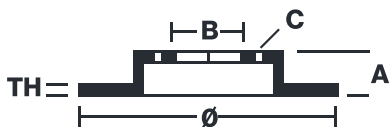

### Technical specifications

EAN code <b>8020584211656</b>	Axle <b>Front</b>	Diameter Ø <b>266 mm</b>
Thickness (TH) <b>13 mm</b>	Height (A) <b>27 mm</b>	Number of holes (C) <b>4</b>
Brake disc type <b>Solid</b>	Centering (B) <b>66 mm</b>	Min. thickness <b>11 mm</b>
Tightening torque <b>90 Nm</b>		