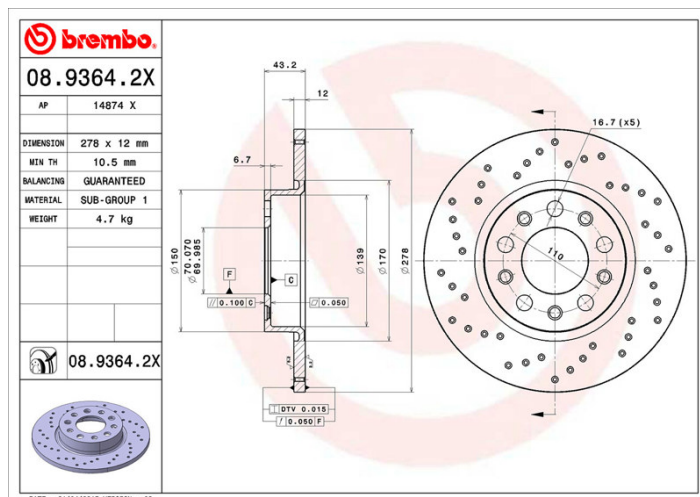

- ✓ Brembo quality
- ✓ ECE-R90 certificate
- ✓ Performance
- ✓ Sports driving
- ✓ Sporty look
- ✓ Anti-corrosion

Technical specifications

EAN code
8020584217573

Axle
Rear

Diameter Ø
278 mm

Thickness (TH)
12 mm

Height (A)
43 mm

Number of holes (C)
5

Brake disc type
Solid

Centering (B)
70 mm

Min. thickness
10,5 mm

Tightening torque
120 Nm

COMPATIBLE VEHICLES

COMPATIBLE OE PART NUMBERS