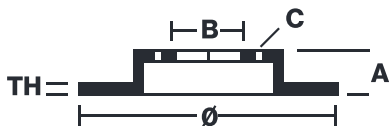

BRAKE DISC XTRA

08.9364.2X

The 08.9364.2X Xtra brake disc is synonymous with reliability

The Brembo Xtra brake disc features holes on the braking surface. The holes are designed to improve the cooling of the braking system, to generate greater fading resistance and grip in the initial stages of braking. The sports look is also enhanced by the presence of the UV paint.

- ✓ Brembo quality
- ✓ ECE-R90 certificate
- ✓ Performance
- ✓ Sports driving
- ✓ Sporty look
- ✓ Anti-corrosion

Technical specifications

EAN code
8020584217573

Axle
Rear

Diameter Ø
278 mm

Thickness (TH)
12 mm