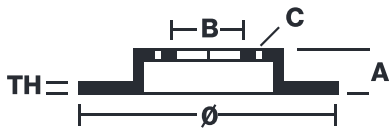

## 08.A533.10

The 08.A533.10 brake disc is synonymous with reliability

The Brembo brake disc is fully interchangeable with an Original Equipment brake disc. The control of the entire production cycle allows Brembo to offer brake discs with outstanding performance levels, reliability, durability and comfort in all conditions of use. All Brembo brake discs are accompanied by the ECE-R90 homologation.

### Technical specifications

EAN code <b>8020584039847</b>	Axle <b>Rear</b>	Diameter Ø <b>305 mm</b>
Thickness (TH) <b>10 mm</b>	Height (A) <b>75 mm</b>	Number of holes (C) <b>5</b>
Brake disc type <b>Solid</b>	Centering (B) <b>72 mm</b>	Min. thickness <b>9,5 mm</b>