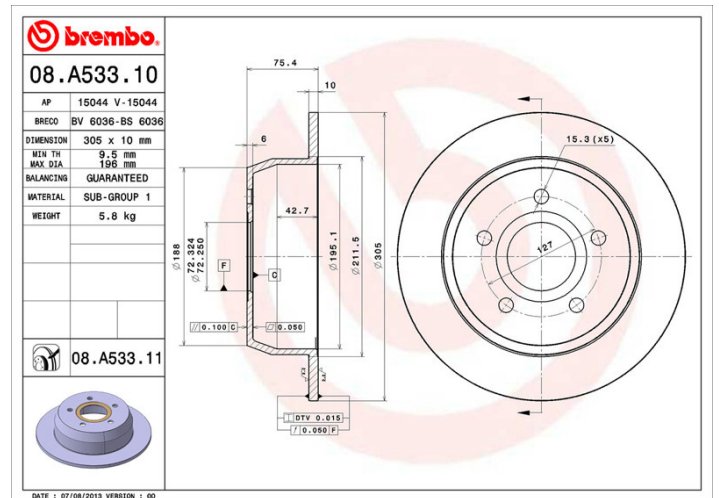

## 08.A533.10

The 08.A533.10 brake disc is synonymous with reliability

The Brembo brake disc is fully interchangeable with an Original Equipment brake disc. The control of the entire production cycle allows Brembo to offer brake discs with outstanding performance levels, reliability, durability and comfort in all conditions of use. All Brembo brake discs are accompanied by the ECE-R90 homologation.

### Technical specifications

EAN code <b>8020584039847</b>	Axle <b>Rear</b>	Diameter Ø <b>305 mm</b>
Thickness (TH) <b>10 mm</b>	Height (A) <b>75 mm</b>	Number of holes (C) <b>5</b>
Brake disc type <b>Solid</b>	Centering (B) <b>72 mm</b>	Min. thickness <b>9,5 mm</b>