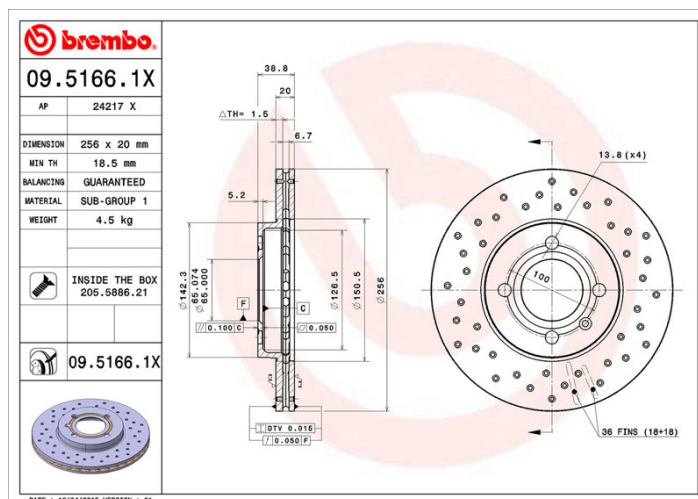

### Technical specifications

EAN code  
**8020584212370**

Axle  
**Front**

Diameter Ø  
**256 mm**

Thickness (TH)  
**20 mm**

Height (A)  
**39 mm**

Number of holes (C)  
**4**

Brake disc type  
**Ventilated**

Centering (B)  
**65 mm**

Min. thickness  
**18,5 mm**

Tightening torque  
**110 Nm**

COMPATIBLE VEHICLES