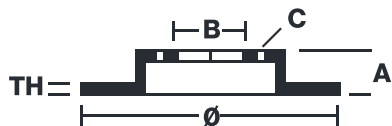

BRAKE DISC

09.5390.30

The **09.5390.30** brake disc is synonymous with reliability

The Brembo brake disc is fully interchangeable with an Original Equipment brake disc. The control of the entire production cycle allows Brembo to offer brake discs with outstanding performance levels, reliability, durability and comfort in all conditions of use. All Brembo brake discs are accompanied by the ECE-R90 homologation.

- ✓ OE-equivalent
- ✓ Brembo quality
- ✓ ECE-R90 certificate
- ✓ Safety
- ✓ High carbon
- ✓ Fastening screws

Technical specifications

EAN code	Axle	Diameter Ø
-	Front	286 mm
Thickness (TH)	Height (A)	Number of holes (C)
22 mm	52 mm	5
Brake disc type	Centering (B)	Min. thickness
Ventilated	79 mm	20,4 mm
Tightening torque		
120 Nm		