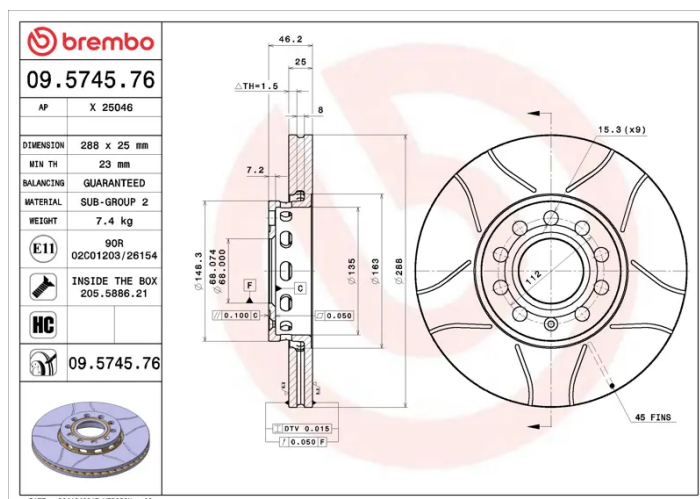

- ✓ Brembo quality
- ✓ ECE-R90 certificate
- ✓ Performance
- ✓ Sports driving
- ✓ Sporty look
- ✓ High carbon
- ✓ Anti-corrosion
- ✓ Fastening screws

Technical specifications

EAN code
8020584015599

Axle
Front

Diameter Ø
288 mm

Thickness (TH)
25 mm

Height (A)
46 mm

Number of holes (C)
5

Brake disc type
Ventilated

Centering (B)
68 mm

Min. thickness
23 mm

Tightening torque
120 Nm