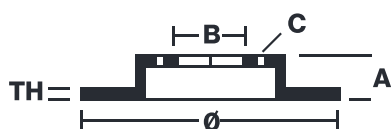

Technical specifications

EAN code
8020584015599

Axle
Front

Diameter Ø
288 mm

Thickness (TH)
25 mm

Height (A)
46 mm

Number of holes (C)
5

Brake disc type
Ventilated

Centering (B)
68 mm

Min. thickness
23 mm

Tightening torque
120 Nm