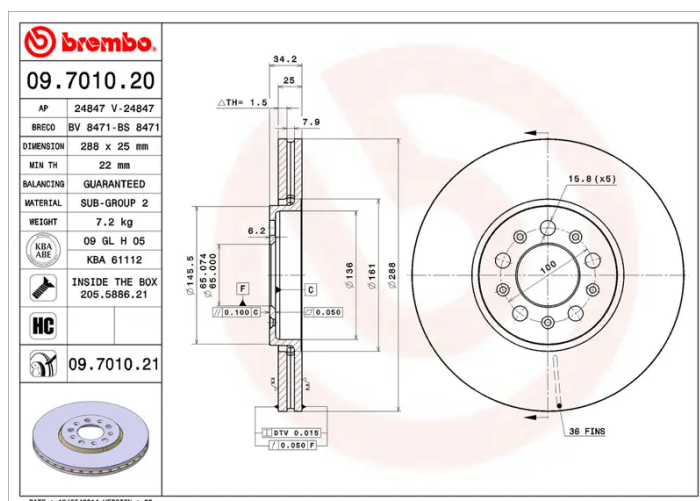

- ✓ OE-equivalent
- ✓ Brembo quality
- ✓ ECE-R90 certificate
- ✓ Safety
- ✓ High carbon
- ✓ Anti-corrosion
- ✓ Fastening screws

Technical specifications

EAN code
8020584024225

Axle
Front

Diameter Ø
288 mm

Thickness (TH)
25 mm

Height (A)
34 mm

Number of holes (C)
5

Brake disc type
Ventilated

Centering (B)
65 mm

Min. thickness
22 mm

Tightening torque
120 Nm

COMPATIBLE OE PART NUMBERS