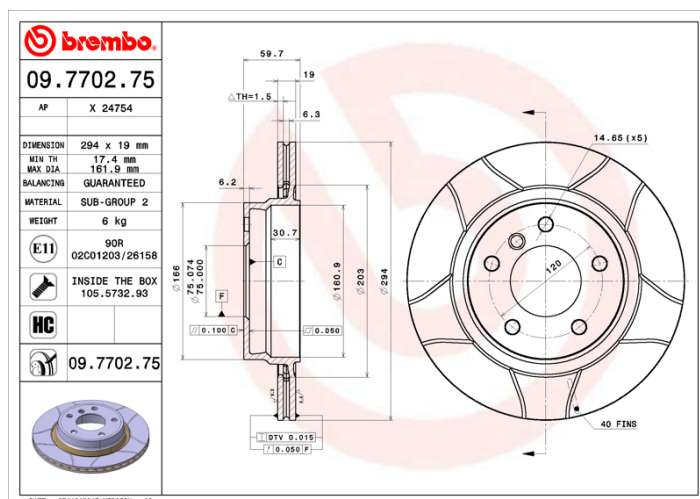

- ✓ Brembo quality
- ✓ ECE-R90 certificate
- ✓ Performance
- ✓ Sports driving
- ✓ Sporty look
- ✓ High carbon
- ✓ Anti-corrosion
- ✓ Fastening screws

Technical specifications

EAN code
8020584770276

Axle
Rear

Diameter Ø
294 mm

Thickness (TH)
19 mm

Height (A)
59 mm

Number of holes (C)
5

Brake disc type
Ventilated

Centering (B)
75 mm

Min. thickness
17,4 mm

Tightening torque
120 Nm