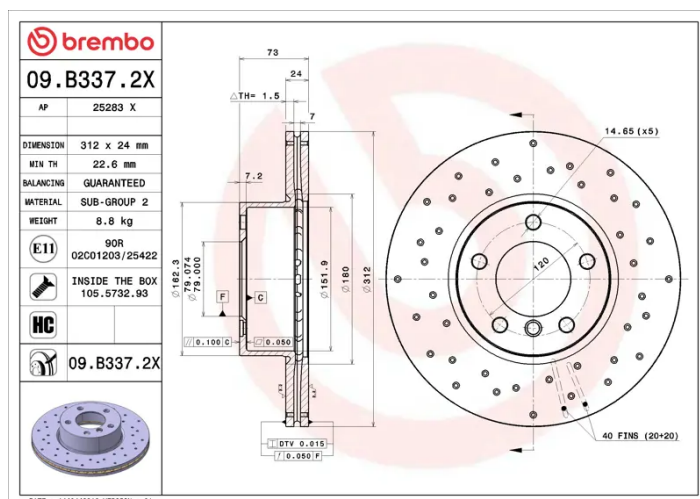

### Technical specifications

EAN code  
**8020584217603**

Axle  
**Front**

Diameter Ø  
**312 mm**

Thickness (TH)  
**24 mm**

Height (A)  
**73 mm**

Number of holes (C)  
**5**

Brake disc type  
**Ventilated**

Centering (B)  
**79 mm**

Min. thickness  
**22,6 mm**

Tightening torque  
**120 Nm**

**COMPATIBLE VEHICLES**