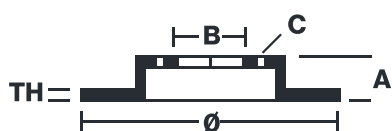

BRAKE DISC PAINTED

09.D898.23

Composite brake disc 09.D898.23 belongs to Brembo Premium Line

The Composite brake disc is dedicated to the highest-performance BMW applications and is perfectly interchangeable with the original disc. It has an aluminium hat connected to the special cast iron braking surface by steel pins. This solution makes the disc lighter for improved handling of the car.

EAN code
8020584238295

Axle
Front right

Diameter Ø
395 mm

Thickness (TH)
36 mm

Height (A)
66 mm

Number of holes (C)
5

Brake disc type
Ventilated

Centering (B)
67 mm