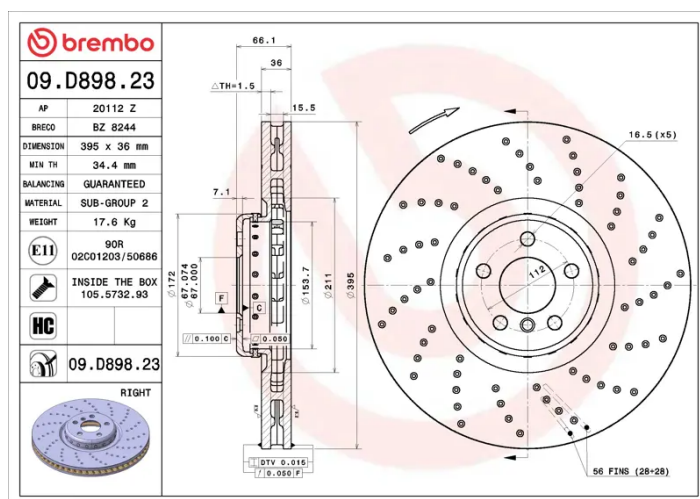

EAN code
8020584238295

Axle
Front right

Diameter Ø
395 mm

Thickness (TH)
36 mm

Height (A)
66 mm

Number of holes (C)
5

Brake disc type
Ventilated

Centering (B)
67 mm

Min. thickness
34,4 mm

COMPATIBLE OE PART NUMBERS

34106887658

BMW

34116878046

BMW
