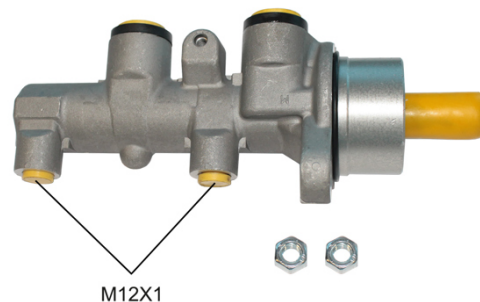

CLUTCH MASTER CYLINDER M 59 077

The M 59 077 brake master cylinder is synonymous with reliability

For the braking system to work well, all the components of the brake master cylinder must meet the highest standards of quality and strength. All Brembo brake master cylinders are subjected to complete in-line checks which guarantee conformity to the strictest standards.

- ✓ OE-equivalent
- ✓ Brembo quality
- ✓ Safety
- ✓ Durability
- ✓ Durability test
- ✓ Tightness test
- ✓ Burst test

Technical specifications

EAN code
8432509666487

Axle

Threading
12 X 1 (2)

Braking system
BOSCH

Material
Aluminium

COMPATIBLE VEHICLES

COMPATIBLE OE PART NUMBERS

558183

OPEL

93183407

VAUXHALL