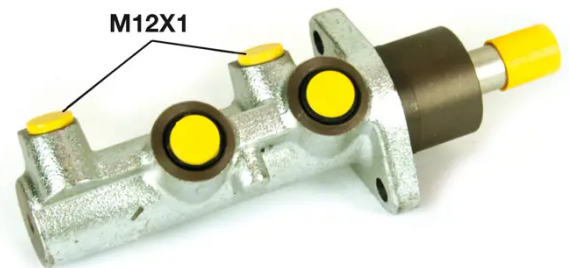

# CLUTCH MASTER CYLINDER

## M 68 026

The M 68 026 brake master cylinder is synonymous with reliability

For the braking system to work well, all the components of the brake master cylinder must meet the highest standards of quality and strength. All Brembo brake master cylinders are subjected to complete in-line checks which guarantee conformity to the strictest standards.

### Technical specifications

EAN code	Axle	Diameter
8432509612071		22,2 mm
Threading	Braking system	Material
12 x 1 (2)	Bosch	Aluminium

COMPATIBLE VEHICLES