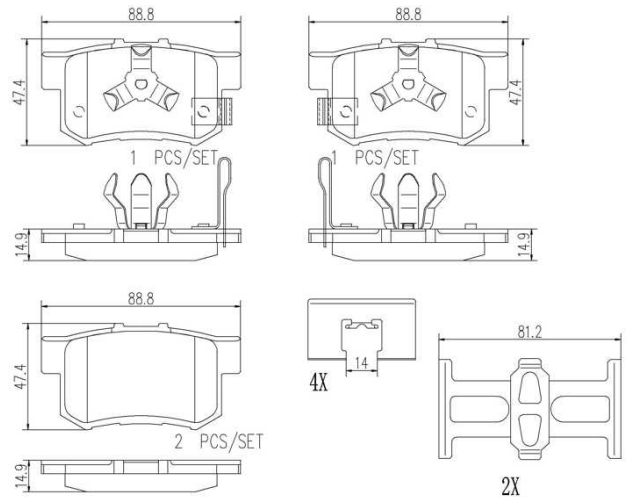

- ✓ OE-equivalent
- ✓ Brembo quality
- ✓ Safety
- ✓ Comfort
- ✓ Durability
- ✓ Dust reduction
- ✓ With accessories

Technical specifications

EAN code 8020584097755	Axle Rear	Thickness 15 mm
Width 89 mm	Height 47 mm	Braking system Akebono
Wear indicator Acoustic	WVA number 24232,24233,24231	Accessories With accessories With piston clip With anti-squeal shim