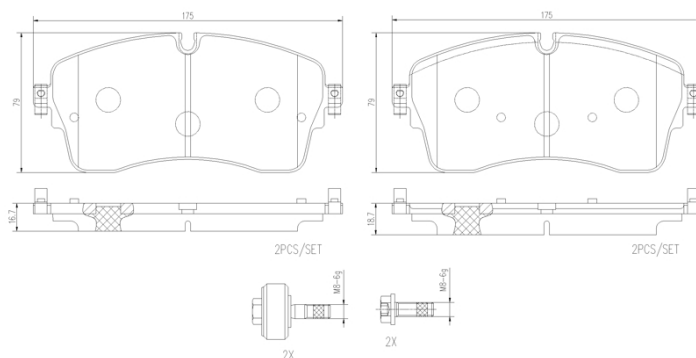

## Technical specifications

EAN code <b>8020584119327</b>	Axle <b>Front</b>	Thickness <b>17 mm</b>
Width <b>175 mm</b>	Height <b>79 mm</b>	Braking system <b>ATE</b>
Wear indicator <b>Without</b>	WVA number <b>22485,22486</b>	Accessories <b>With anti-squeal shim</b> <b>With brake caliper bolts</b>