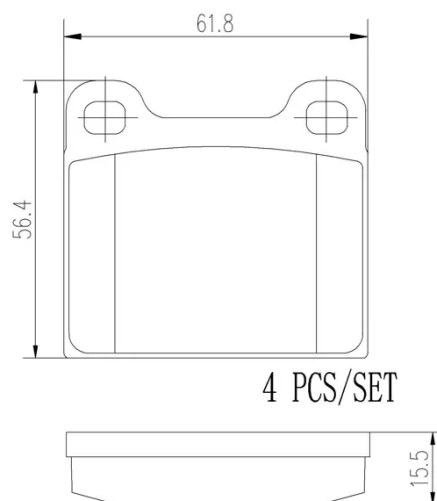

## Technical specifications

EAN code	Axle	Thickness
<b>8020584088920</b>	<b>Rear</b>	<b>16 mm</b>
Width	Height	Braking system
<b>62 mm</b>	<b>56 mm</b>	<b>Teves</b>
Wear indicator	WVA number	Accessories
<b>Without</b>	<b>21035</b>	<b>With anti-squeal shim</b>