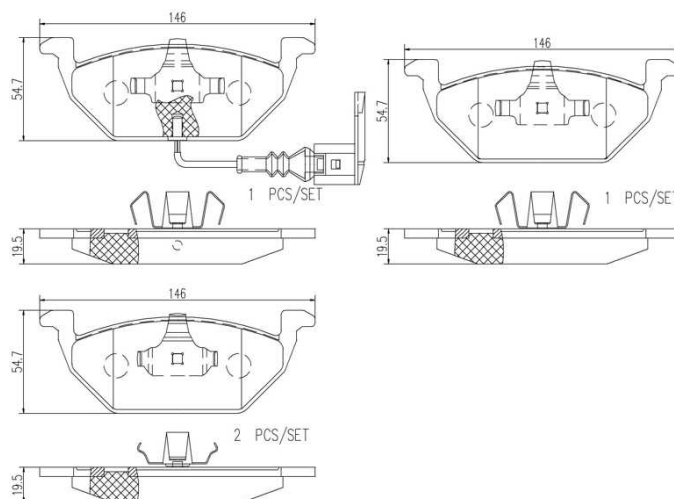

## Technical specifications

EAN code <b>8020584109441</b>	Axle <b>Front</b>	Thickness <b>20 mm</b>
Width <b>146 mm</b>	Height <b>55 mm</b>	Braking system <b>Teves</b>
Wear indicator <b>Electric</b>	WVA number <b>23130,23131,23187</b>	Accessories <b>With piston clip With anti-squeal shim</b>