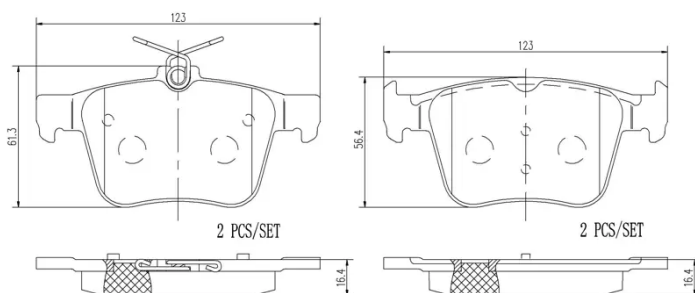

- ✓ OE-equivalent
- ✓ Brembo quality
- ✓ Safety
- ✓ Comfort
- ✓ Durability
- ✓ Dust reduction
- ✓ With accessories

Technical specifications

EAN code 8020584068090	Axle Rear	Thickness 16 mm
Width 123 mm	Height 56 mm	Braking system Teves
Wear indicator Without	WVA number 25009,25011	Accessories With anti-squeal shim