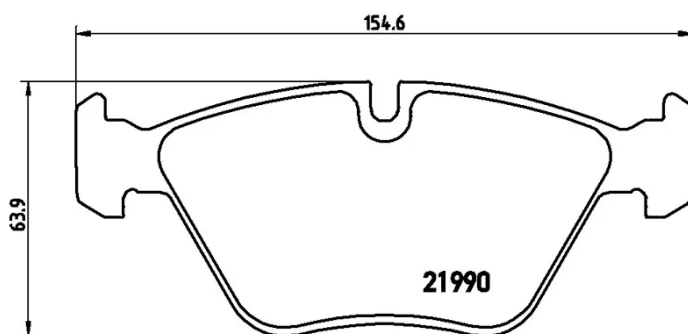

BRAKE PAD

P 06 065

The P 06 065 brake pad is synonymous with reliability

The Brembo brake pad guarantees ultimate safety when braking thanks to the use of more than 100 different compounds, designed according to the type of vehicle and use. Stopping distances reduced to a minimum, maximum driving comfort and silent operation are the most important features of Brembo materials. Brembo brake pads are supplied together with an extensive range of accessories and assembly kits for professional-standard installation.

- ✓ OE-equivalent
- ✓ Brembo quality
- ✓ ECE-R90 certificate
- ✓ Safety
- ✓ Performance
- ✓ Comfort
- ✓ With accessories

Technical specifications

EAN code 8020584090299	Axle Front	Thickness 20 mm
Width 155 mm	Height 64 mm	Braking system Teves
Wear indicator Prepared for wear indicator	WVA number 21677,21990	Accessories With accessories With anti-squeal shim With piston clip