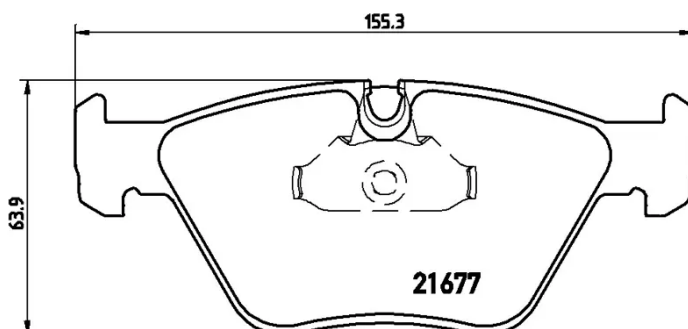

BRAKE PAD

P 06 065

The P 06 065 brake pad is synonymous with reliability

The Brembo brake pad guarantees ultimate safety when braking thanks to the use of more than 100 different compounds, designed according to the type of vehicle and use. Stopping distances reduced to a minimum, maximum driving comfort and silent operation are the most important features of Brembo materials. Brembo brake pads are supplied together with an extensive range of accessories and assembly kits for professional-standard installation.

- ✓ OE-equivalent
- ✓ Brembo quality
- ✓ ECE-R90 certificate
- ✓ Safety
- ✓ Performance
- ✓ Comfort
- ✓ With accessories

Technical specifications

EAN code 8020584090299	Axle Front	Thickness 20 mm
Width 155 mm	Height 64 mm	Braking system Teves
Wear indicator Prepared for wear indicator	WVA number 21677,21990	Accessories With accessories With anti-squeal shim With piston clip