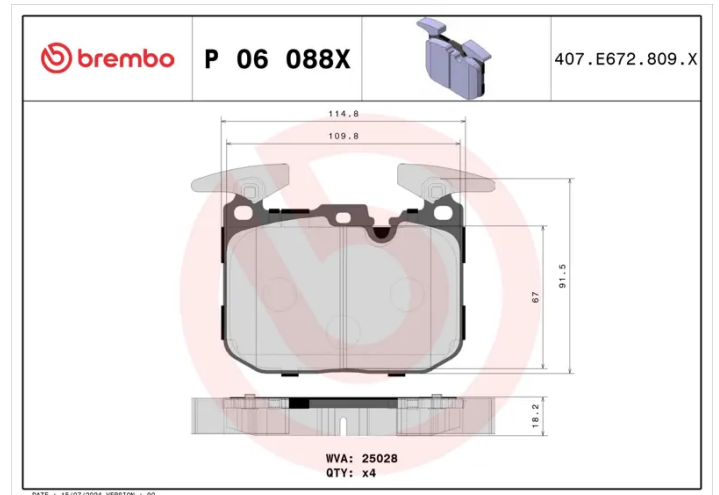

BRAKE PAD XTRA P 06 088X

The P 06 088X Xtra brake pad is synonymous with reliability

Brembo Xtra brake pads, developed to enhance the advantages of the Xtra and Max discs, are made using the special BRM X L01 compound which consists of more than 30 different components. Compared with the compound used for original-equivalent pads, the new solution assures a higher friction coefficient, which translates to more precise and stable braking, at both high and low temperatures. All this makes for greater driving comfort and improved pedal modularity, without compromising the product's mileage output.

- ✓ OE-equivalent
- ✓ Brembo quality
- ✓ ECE-R90 certificate
- ✓ Safety
- ✓ Performance
- ✓ Sports driving

Technical specifications

EAN code 8020584068663	Axle Front	Thickness 18 mm
Width 115 mm	Height 91 mm	Braking system Brembo
Wear indicator Prepared for wear indicator	WVA number 25028	Accessories With anti-squeal shim With counterweights