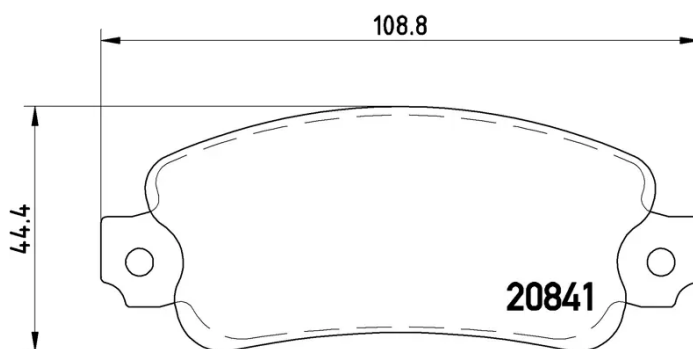

BRAKE PAD

P 23 014

The P 23 014 brake pad is synonymous with reliability

The Brembo brake pad guarantees ultimate safety when braking thanks to the use of more than 100 different compounds, designed according to the type of vehicle and use. Stopping distances reduced to a minimum, maximum driving comfort and silent operation are the most important features of Brembo materials. Brembo brake pads are supplied together with an extensive range of accessories and assembly kits for professional-standard installation.

- ✓ OE-equivalent
- ✓ Brembo quality
- ✓ ECE-R90 certificate
- ✓ Safety
- ✓ Performance
- ✓ Comfort

Technical specifications

EAN code	Axle	Thickness
8020584050842	Rear	12 mm
Width	Height	Braking system
109 mm	44 mm	Bendix
Wear indicator	WVA number	Accessories
Prepared for wear indicator	20841	With anti-squeal shim