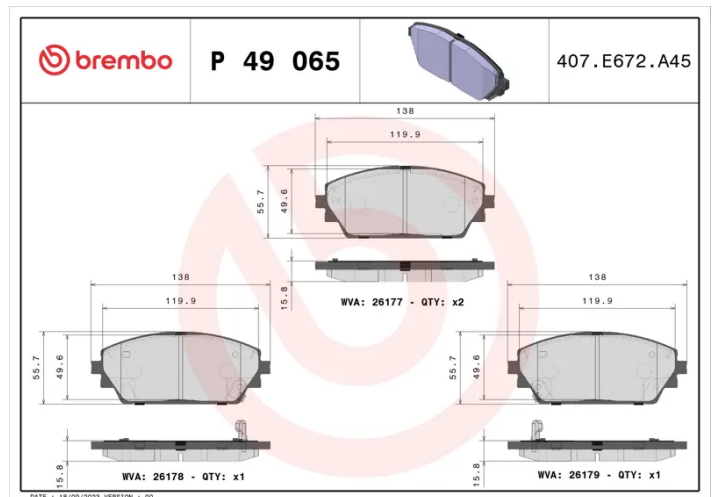

BRAKE PAD

P 49 065

The P 49 065 brake pad is synonymous with reliability

The Brembo brake pad guarantees ultimate safety when braking thanks to the use of more than 100 different compounds, designed according to the type of vehicle and use. Stopping distances reduced to a minimum, maximum driving comfort and silent operation are the most important features of Brembo materials. Brembo brake pads are supplied together with an extensive range of accessories and assembly kits for professional-standard installation.

- ✓ OE-equivalent
- ✓ Brembo quality
- ✓ ECE-R90 certificate
- ✓ Safety
- ✓ Performance
- ✓ Comfort

Technical specifications

EAN code	Axle	Thickness
8020584117965	Front	16 mm
Width	Height	
138 mm	56 mm	
Wear indicator	WVA number	Accessories
Acoustic	26179,26177,26178	With anti-squeal shim