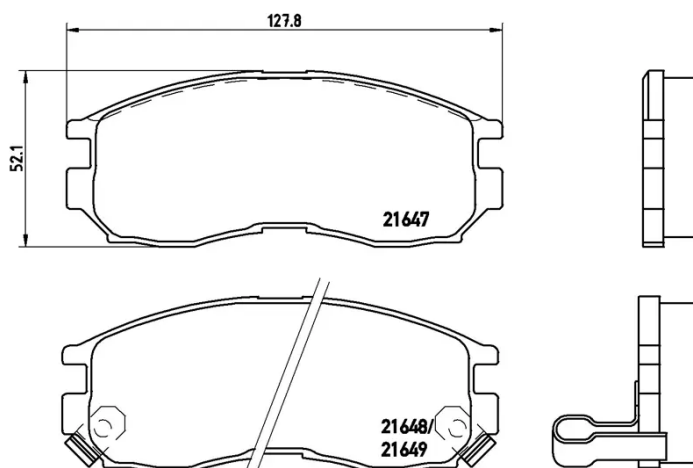

BRAKE PAD

P 54 014

The P 54 014 brake pad is synonymous with reliability

The Brembo brake pad guarantees ultimate safety when braking thanks to the use of more than 100 different compounds, designed according to the type of vehicle and use. Stopping distances reduced to a minimum, maximum driving comfort and silent operation are the most important features of Brembo materials. Brembo brake pads are supplied together with an extensive range of accessories and assembly kits for professional-standard installation.

- ✓ OE-equivalent
- ✓ Brembo quality
- ✓ ECE-R90 certificate
- ✓ Safety
- ✓ Performance
- ✓ Comfort

Technical specifications

EAN code 8020584054611	Axle Front	Thickness 16 mm
Width 128 mm	Height 52 mm	Braking system Sumitomo
Wear indicator Acoustic	WVA number 21649,21647,21648	Accessories With anti-squeal shim