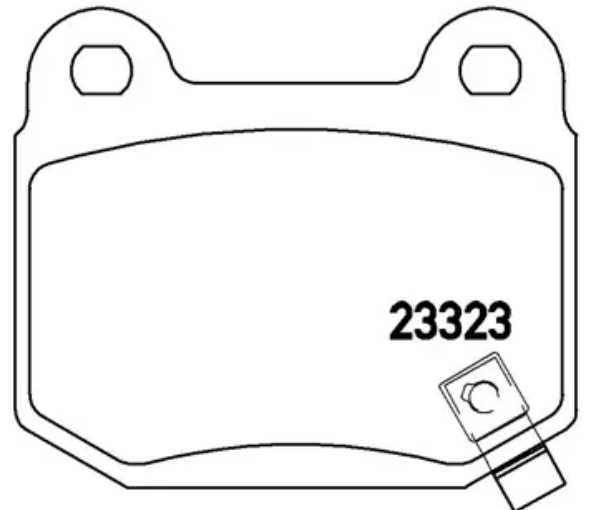

BRAKE PAD

P 56 048

The P 56 048 brake pad is synonymous with reliability

The Brembo brake pad guarantees ultimate safety when braking thanks to the use of more than 100 different compounds, designed according to the type of vehicle and use. Stopping distances reduced to a minimum, maximum driving comfort and silent operation are the most important features of Brembo materials. Brembo brake pads are supplied together with an extensive range of accessories and assembly kits for professional-standard installation.

- ✓ OE-equivalent
- ✓ Brembo quality
- ✓ ECE-R90 certificate
- ✓ Safety
- ✓ Performance
- ✓ Comfort

Technical specifications

EAN code
8020584055281

Axle
Rear

Thickness
14 mm

Width
77 mm

Height
66 mm

Braking system
Brembo

Wear indicator
Acoustic

WVA number
21580,23323

Accessories
With anti-squeal shim

COMPATIBLE VEHICLES

COMPATIBLE OE PART NUMBERS

370230042	MASERATI
980139069	MASERATI
4605A050	MITSUBISHI
4605B928	MITSUBISHI
4605C034	MITSUBISHI
MR407391	MITSUBISHI
4406012U87	NISSAN
44060AB085	NISSAN
44060CD026	NISSAN
44060CD094	NISSAN
D4060CD00B	NISSAN
D4060CD01B	NISSAN
D406MCD01J	NISSAN
D40F0CD00B	NISSAN
D40F0CD01B	NISSAN
D40F0CD026	NISSAN
D40F0CD094	NISSAN
D4MFMCD01J	NISSAN
26696FE000	SUBARU
26696FE001	SUBARU
26696FE080	SUBARU
26696FE081	SUBARU
26696FG000	SUBARU
ST2629688050	SUBARU
SU00307219	TOYOTA