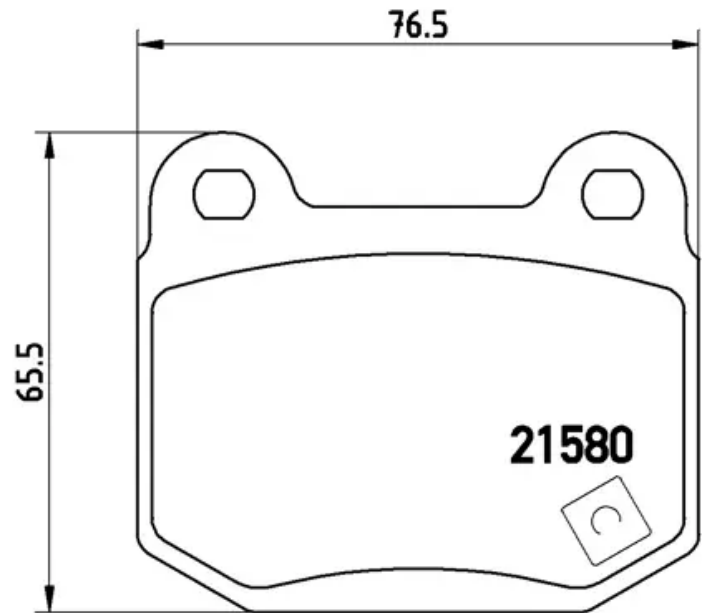

BRAKE PAD

P 56 048

The P 56 048 brake pad is synonymous with reliability

The Brembo brake pad guarantees ultimate safety when braking thanks to the use of more than 100 different compounds, designed according to the type of vehicle and use. Stopping distances reduced to a minimum, maximum driving comfort and silent operation are the most important features of Brembo materials. Brembo brake pads are supplied together with an extensive range of accessories and assembly kits for professional-standard installation.

- ✓ OE-equivalent
- ✓ Brembo quality
- ✓ ECE-R90 certificate
- ✓ Safety
- ✓ Performance
- ✓ Comfort

Technical specifications

EAN code
8020584055281

Axle
Rear

Thickness
14 mm

Width
77 mm

Height
66 mm

Braking system
Brembo

Wear indicator
Acoustic

WVA number
21580,23323

Accessories
With anti-squeal shim

COMPATIBLE VEHICLES

COMPATIBLE OE PART NUMBERS

370230042	MASERATI
980139069	MASERATI
4605A050	MITSUBISHI
4605B928	MITSUBISHI
4605C034	MITSUBISHI
MR407391	MITSUBISHI
4406012U87	NISSAN
44060AB085	NISSAN
44060CD026	NISSAN
44060CD094	NISSAN
D4060CD00B	NISSAN
D4060CD01B	NISSAN
D406MCD01J	NISSAN
D40F0CD00B	NISSAN
D40F0CD01B	NISSAN
D40F0CD026	NISSAN
D40F0CD094	NISSAN
D4MFMCD01J	NISSAN
26696FE000	SUBARU
26696FE001	SUBARU
26696FE080	SUBARU
26696FE081	SUBARU
26696FG000	SUBARU
ST2629688050	SUBARU
SU00307219	TOYOTA