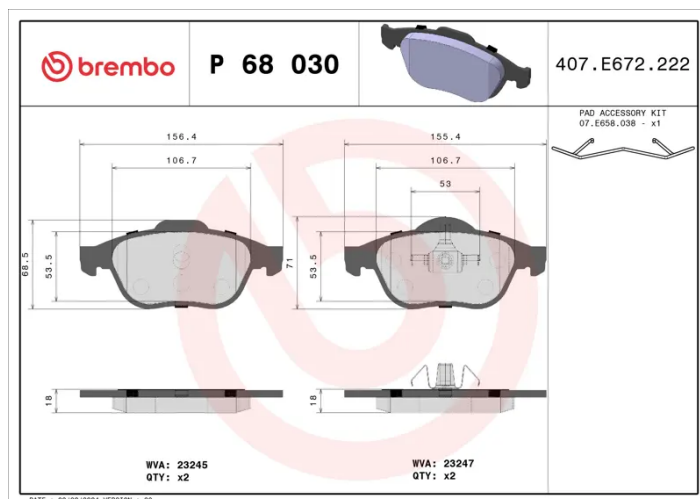

## P 68 030

The P 68 030 brake pad is synonymous with reliability

The Brembo brake pad guarantees ultimate safety when braking thanks to the use of more than 100 different compounds, designed according to the type of vehicle and use. Stopping distances reduced to a minimum, maximum driving comfort and silent operation are the most important features of Brembo materials. Brembo brake pads are supplied together with an extensive range of accessories and assembly kits for professional-standard installation.

### Technical specifications

EAN code <b>8020584056936</b>	Axle <b>Front</b>	Thickness <b>18 mm</b>
Width <b>155 mm</b>	Height <b>68 mm</b>	Braking system <b>Teves</b>
Wear indicator <b>Without</b>	WVA number <b>23245,23247</b>	Accessories <b>With accessories With anti-squeal shim With piston clip</b>