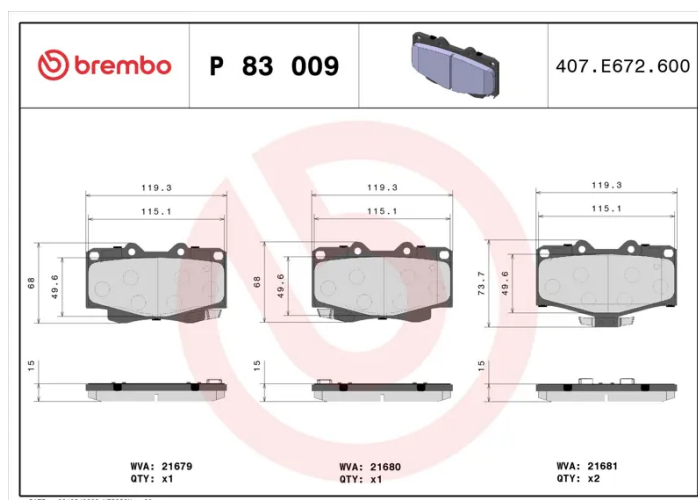

- ✓ OE-equivalent
- ✓ Brembo quality
- ✓ ECE-R90 certificate
- ✓ Safety
- ✓ Performance
- ✓ Comfort

Technical specifications

EAN code 8020584057445	Axle Front	Thickness 15 mm
Width 119 mm	Height 68 mm	Braking system Sumitomo
Wear indicator Acoustic	WVA number 21679,21680,21681	Accessories With anti-squeal shim