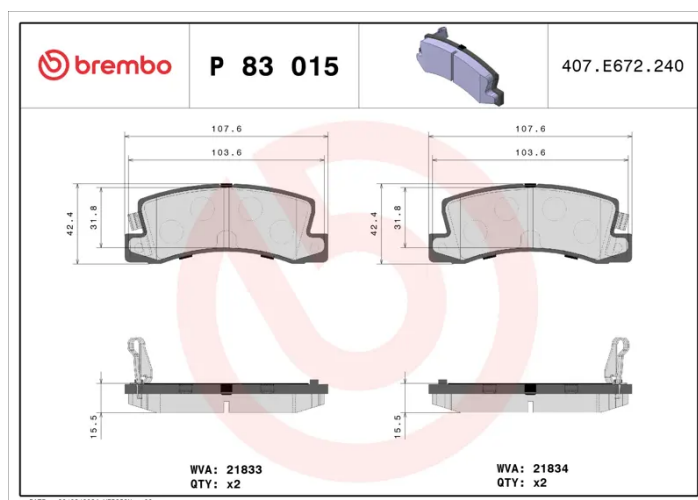

BRAKE PAD

P 83 015

The P 83 015 brake pad is synonymous with reliability

The Brembo brake pad guarantees ultimate safety when braking thanks to the use of more than 100 different compounds, designed according to the type of vehicle and use. Stopping distances reduced to a minimum, maximum driving comfort and silent operation are the most important features of Brembo materials. Brembo brake pads are supplied together with an extensive range of accessories and assembly kits for professional-standard installation.

- ✓ OE-equivalent
- ✓ Brembo quality
- ✓ ECE-R90 certificate
- ✓ Safety
- ✓ Performance
- ✓ Comfort

Technical specifications

EAN code 8020584057506	Axle Rear	Thickness 16 mm
Width 108 mm	Height 43 mm	Braking system Akebono
Wear indicator Acoustic	WVA number 21833,21834	Accessories With anti-squeal shim