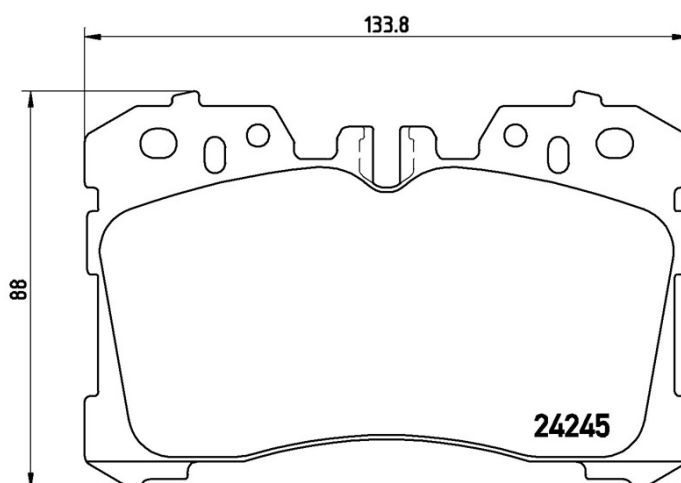

### Technical specifications

EAN code	Axle	Thickness
<b>8020584062135</b>	<b>Front</b>	<b>19 mm</b>
Width	Height	Braking system
<b>134 mm</b>	<b>88 mm</b>	<b>Advics</b>
Wear indicator	WVA number	
<b>Prepared for wear indicator</b>	<b>24245</b>	