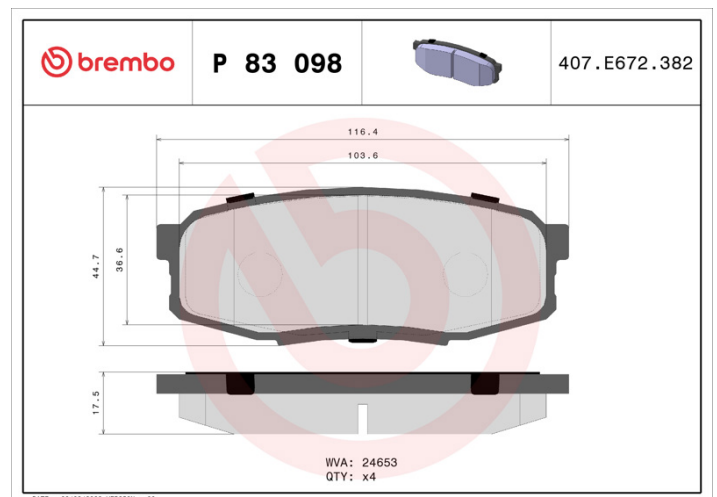

### Technical specifications

EAN code	Axle	Thickness
<b>8020584062364</b>	<b>Rear</b>	<b>17 mm</b>
Width	Height	Braking system
<b>116 mm</b>	<b>45 mm</b>	<b>Advics</b>
Wear indicator	WVA number	
<b>Without</b>	<b>24653</b>	